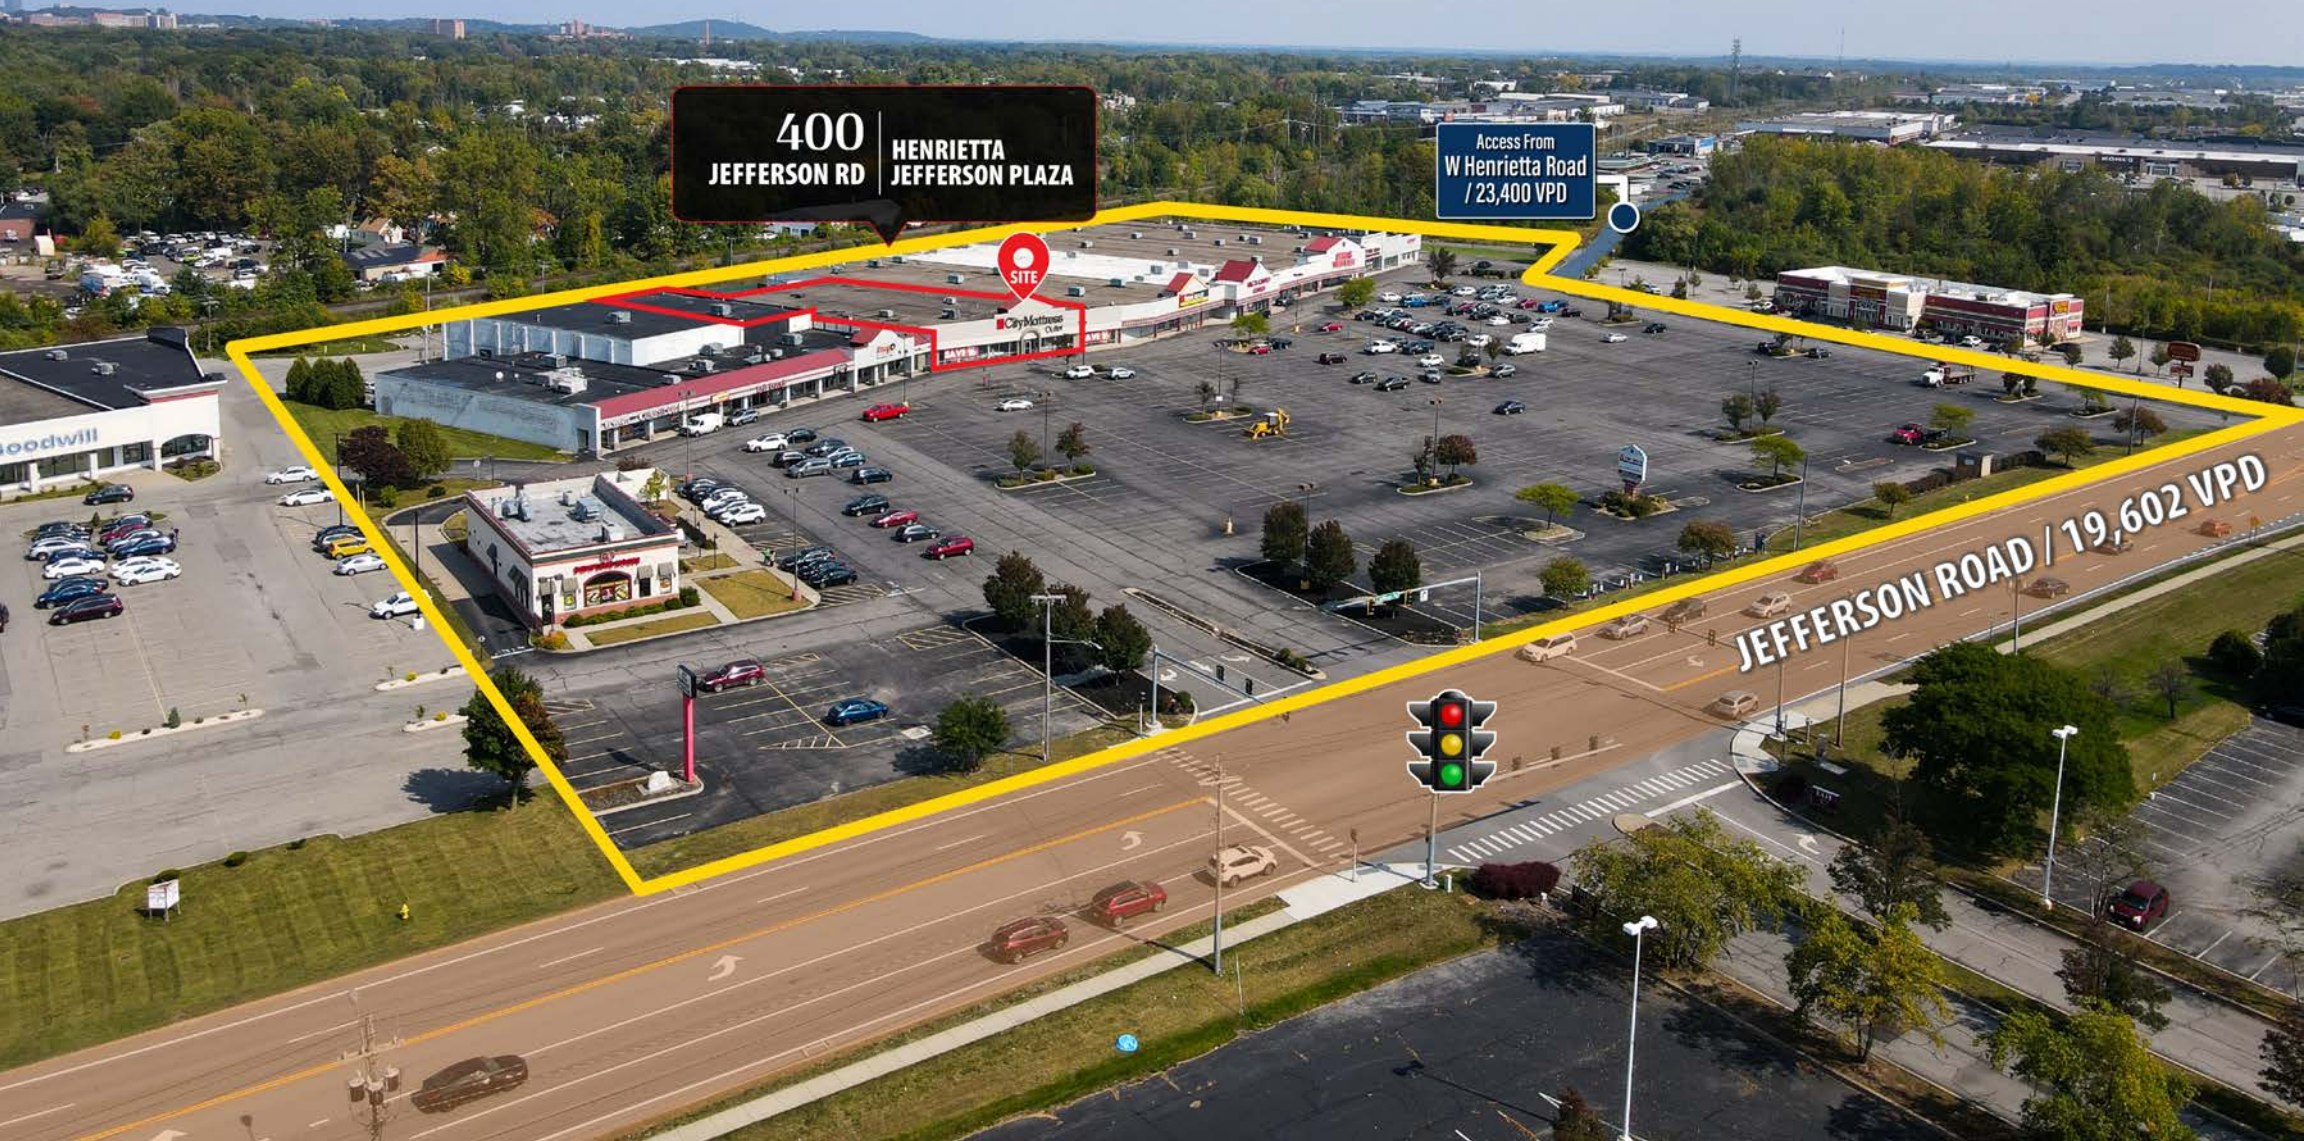

400 Jefferson Road, Henrietta NY 14623

FOR LEASE - IN-LINE RETAIL SPACE and/or WAREHOUSE SPACE

400 | HENRIETTA
JEFFERSON RD | JEFFERSON PLAZA

Access From
W Henrietta Road
/ 23,400 VPD

JEFFERSON ROAD / 19,602 VPD

SITE SUMMARY / 400 Jefferson Road, Henrietta NY 14623

Property Overview

Centrally located in Rochester's Henrietta Retail market on Jefferson Road, the Henrietta Jefferson Plaza presents a well-established center with long-term tenants. Subject space is 31,049 square feet. Enjoy proximity to University of Rochester (3 miles) & Rochester Institute of Technology (1 mile). Tremendous opportunity to fill back a retail space with the advantage of having your own Pylon sign in the center. Space can be divisible down to 20,000 SF. The premises can also be partially used as industrial with the +/- 10,000 SF of space being permitted to be subdivided for warehouse use. The site has 3 loading dock ramps and two warehouses as current set up.

Property Highlights

- 3 Loading Dock Ramps
- Excellent Visibility
- Signage Opportunity
- 3 curb access points

Available SF

3,500 - 31,049 SF

Lease Rate

Contact Broker

POTENTIAL, SUBDIVIDED WAREHOUSE SPACE

- Vacant Space
- - - Potential Industrial Warehouse Space
(can be subdivided from the 31,049 SF that is available, if needed.)

W HENRIETTA ROAD

JEFFERSON ROAD / 19,602 VPD

W HENRIETTA ROAD / 23,400 VPD

5 South Town Plaza

AMERICAN FREIGHT FURNITURE - MATTRESS

HARBOR FREIGHT QUALITY TOOLS LOWEST PRICES

WALGREEN BACEL'S

DOLLAR TREE